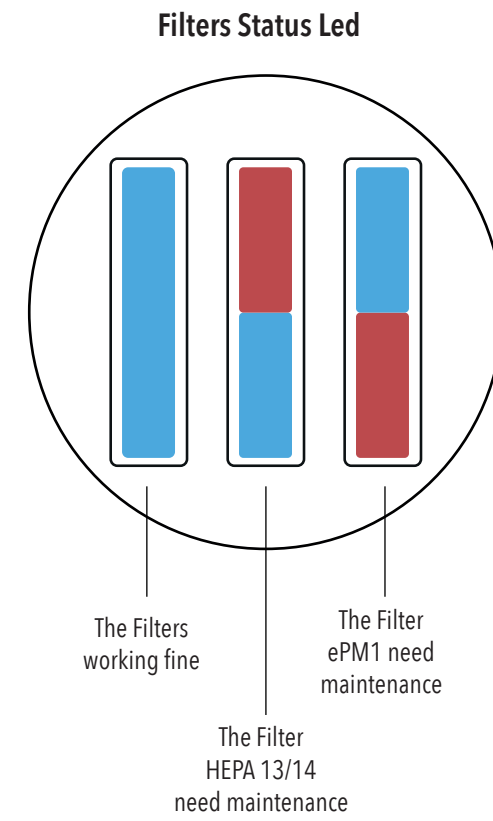

EMICON AIRFIX

IT'S ALL
ABOUT
AIR

AIRFIX

EMICON
CLIMATE SOLUTIONS

EMICON AIRFIX

AIRFIX ACTIVE IS DESIGNED TO PROVIDE A HIGH LEVEL OF AIR FILTRATION AND PURIFICATION, FOR ALL MEDIUM-CROWDED INDOOR LOCATIONS, SO TO OPPOSE CONTAMINATION AND THE DIFFUSION OF BACTERIA AND VIRUS, AMONG WHICH SARS-COV-2. AIRFIX SYSTEM, BASED ON ABSOLUTELY NON-TOXIC TREATMENT, CAN BE USED WITHOUT TIME LIMIT AND WITH PEOPLE INSIDE THE ROOMS.

Exclusive Black
optional

Healthy Pink
optional

Dressy Blue
optional

Remove the front panel to filter maintenance

AIRFIX

EMICON
CLIMATE SOLUTIONS

EMICON
AIRFIX

EMICON AC S.p.a.
via Alessandro volta 49
47014 Meldola (FC) Italy
+39 0543 495611
info@emiconac.it
www.emicon.it