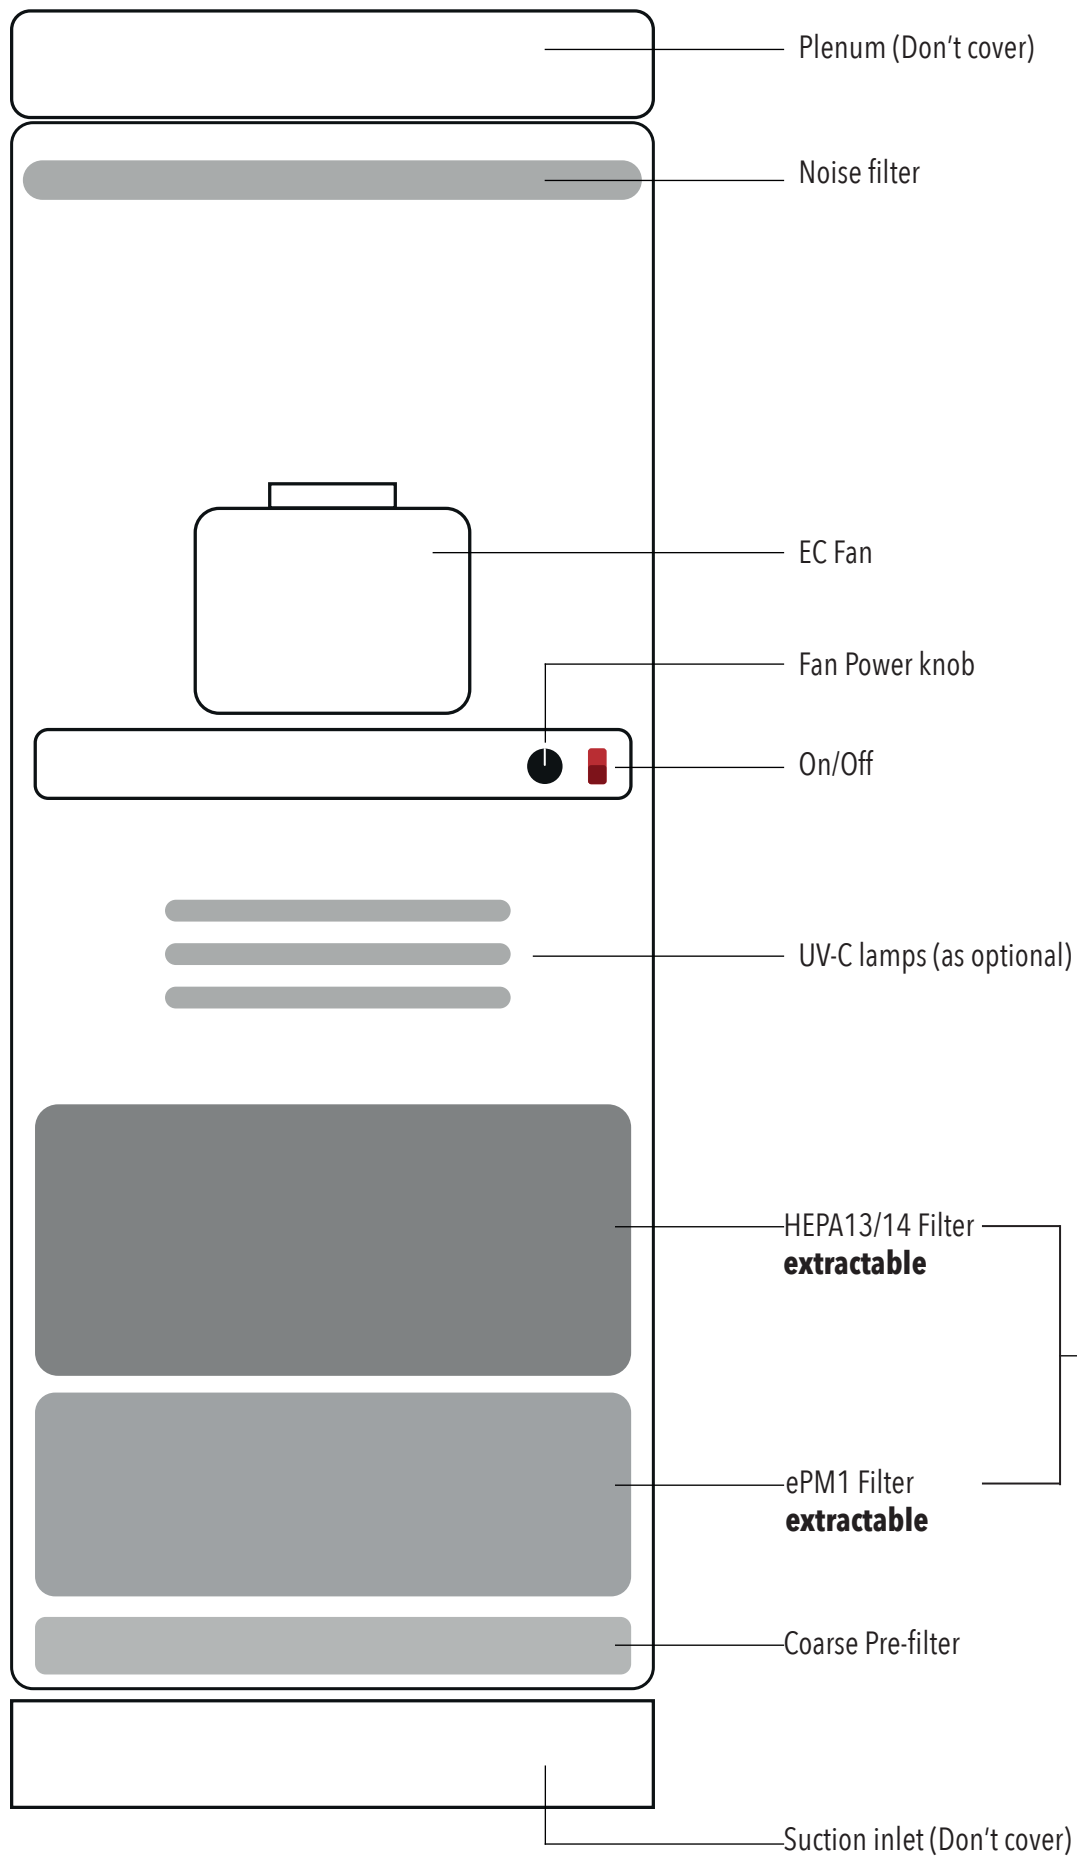

Future White
Standard

Remove the front panel to filter maintenance